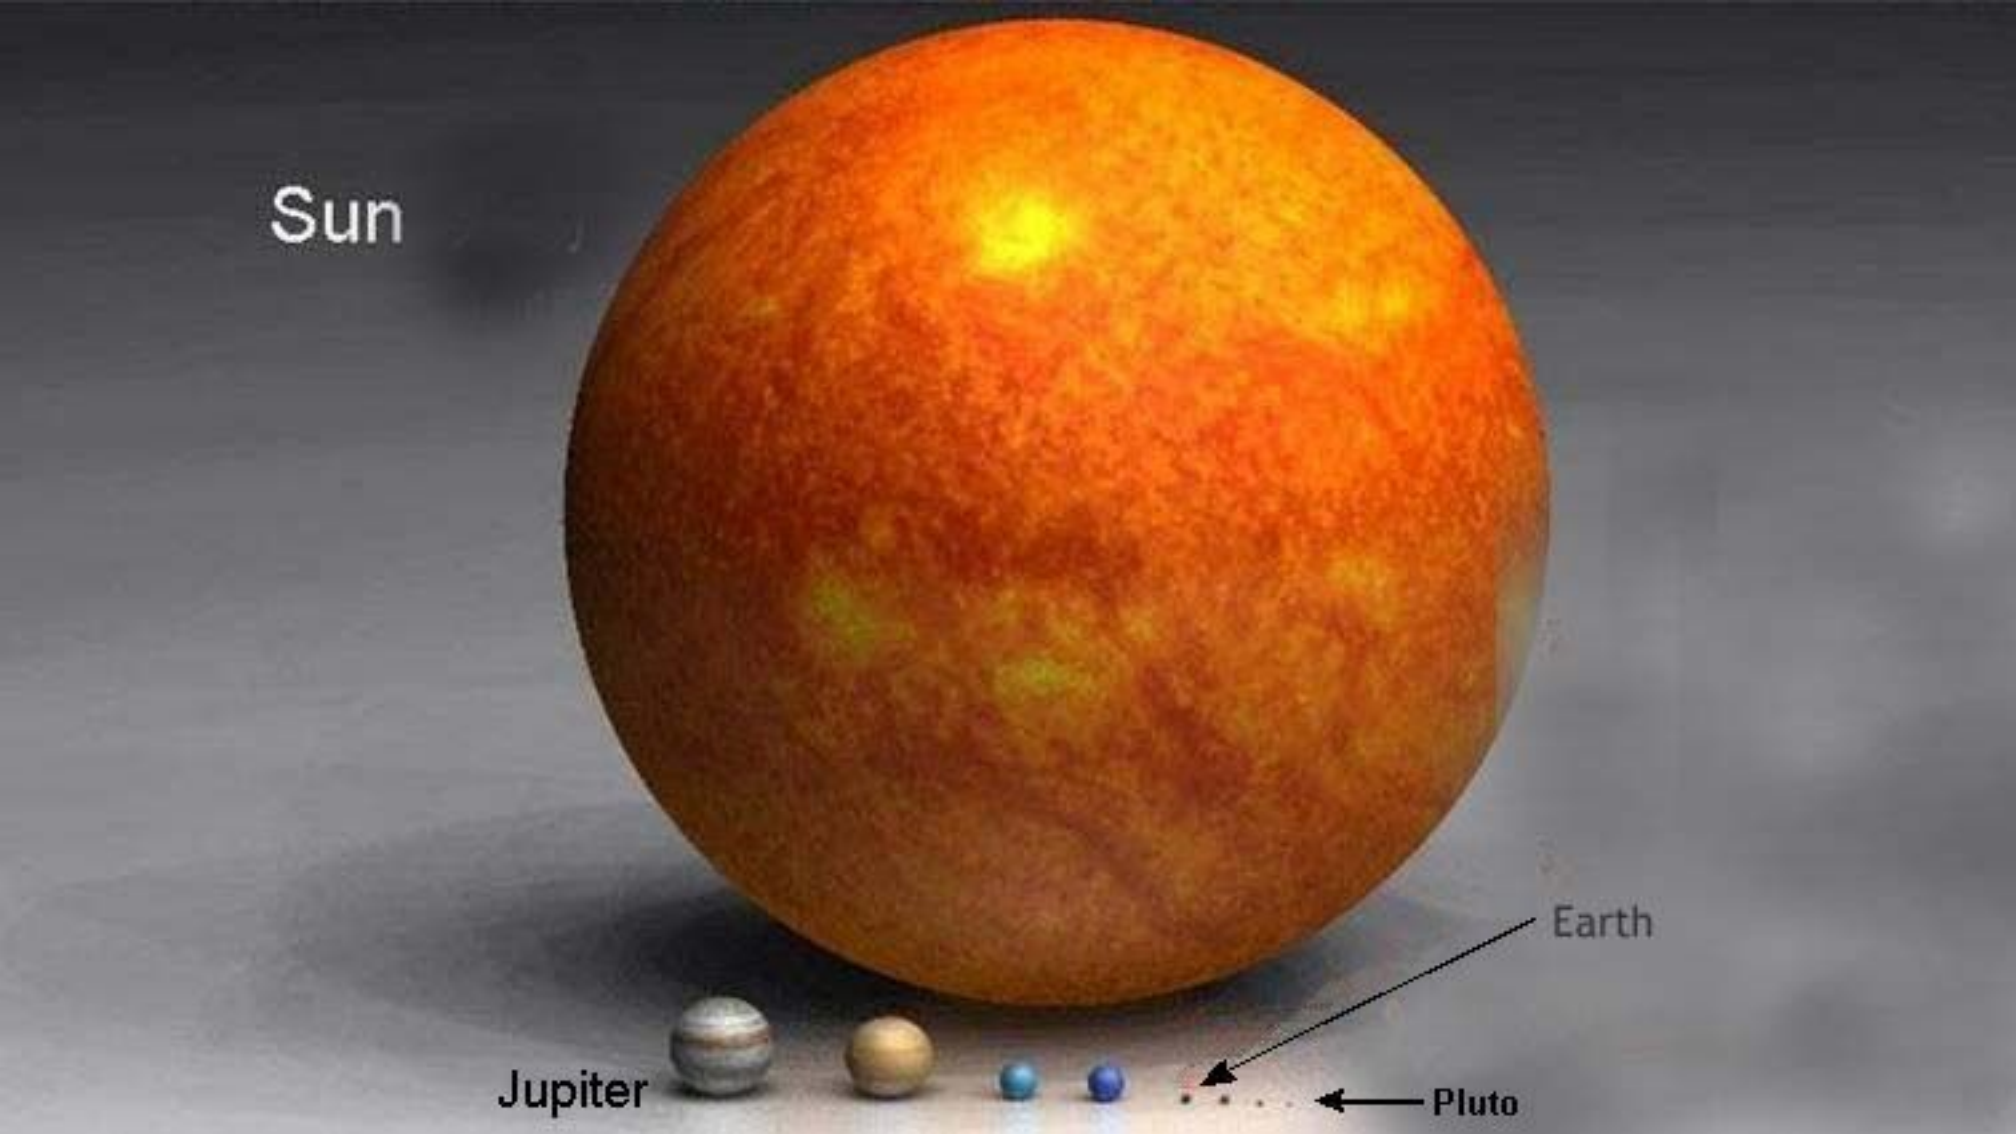

Neptune

Earth

Pluto

Sun

Earth

Jupiter

Pluto

Sun

Sirius

Pollux

Arcturus

Jupiter is about 1 pixel in size

Earth is invisible at this scale

Betelgeuse

Antares

Rigel

Aldebaran

Sun (1 pixel)

Sirius Pollux Arcturus

Jupiter is invisible at this scale